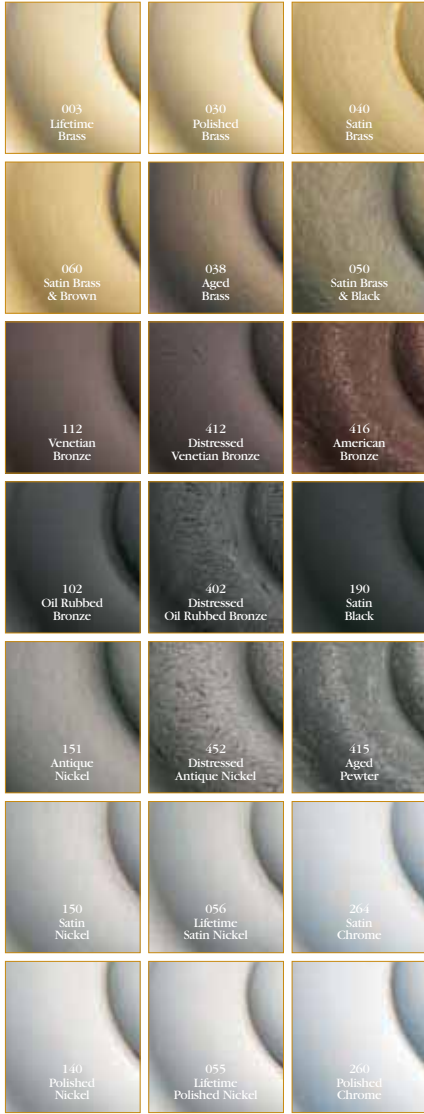

Solid Forged Brass hardware available in these finishes:

- > 100% solid brass
- > Baldwin quality and style
- > Available in all Estate finishes

Compatible with a full range of coordinating Estate collection interior and exterior home hardware—exciting new choices, Baldwin quality and style!