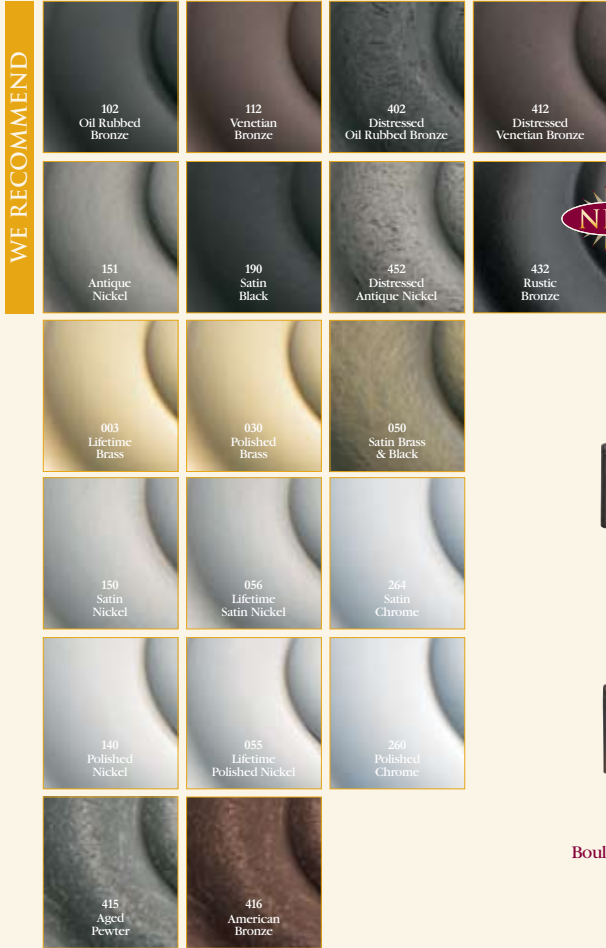

RUSTIC REFINED

BALDWIN QUALITY

BALDWIN

Introducing new rustic styles from Baldwin Hardware. Meticulously crafted from the finest brass, each is available in any Baldwin Images finish, including our NEW Rustic Bronze. Ideal for everything from a remote mountain cabin to the home of the urban outdoorsman, these pieces define that special place where rustic style and Baldwin quality meet.

- > Wide grip area
- > Two new handleset designs
- > Matching knob, lever, and deadbolt designs
- > Available in any Baldwin Images finish including NEW Rustic Bronze (432)
- > 2 1/8" tubular installation

NEW

RUSTIC
BRONZE
FINISH

6402.402
Full escutcheon
Cody

6403.432
Full escutcheon
Boulder

ALL HANDLESETS AVAILABLE WITH KNOB OR LEVER

*All Rustic handlesets are Emergency Egress

6402.402.LENT
Full escutcheon
Boulder

85354.402.ENTR
3/4 escutcheon
Boulder

6403.452.LENT
Full escutcheon
Cody

85352.452.ENTR
3/4 escutcheon
Cody

AVAILABLE IMAGES FINISHES:

LOOKS LIKE
A REFINED
CAST BRONZE

8254.452
Cody deadbolt

5442.452
Cody passage knob