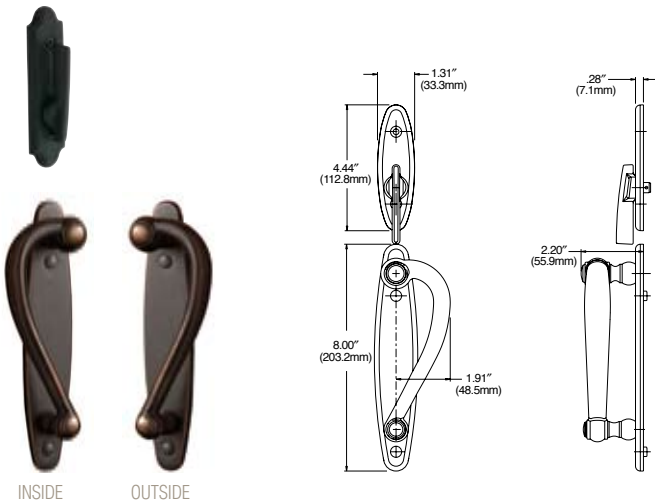

Item #	Description	030, 031, 033 038, 040, 050 060, 102, 112 150, 151, 190 260, 264	003, 055 056, 402 412, 452
5980.xxx.BPG2	Springfield Active Gliding Door Trim	$290	306
5980.xxx.FDG	Springfield Dummy Gliding Door Trim	$290	306

Exterior Locking Cylinder Housings