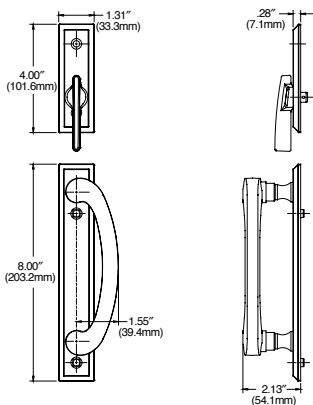

5975 - Concord Gliding Door Trim

INSIDE   OUTSIDE

Item #	Description	030, 031, 033 038, 040, 050 060, 102, 112 150, 151, 190 260, 264	003, 055 056, 402 412, 452
5975.xxx.BPG2	Concord Active Gliding Door Trim	$290	306
5975.xxx.FDG	Concord Dummy Gliding Door Trim	$290	306

NOTE: Baldwin Garden Door hardware is designed exclusively for use with Andersen® doors.