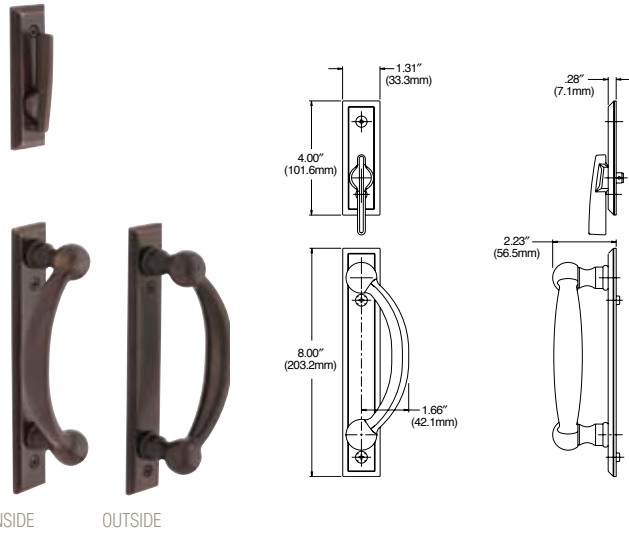

MISC – GARDEN DOOR TRIM

5976 – Cody Gliding Door Trim

Item #	Description	030, 031, 033 038, 040, 050 060, 102, 112 150, 151, 190 260, 264	003, 055 056, 402 412, 452
5976.xxx.BPG2	Cody Active Gliding Door Trim	$290	306
5976.xxx.FDG	Cody Dummy Gliding Door Trim	$290	306

5980 – Springfield Gliding Door Trim